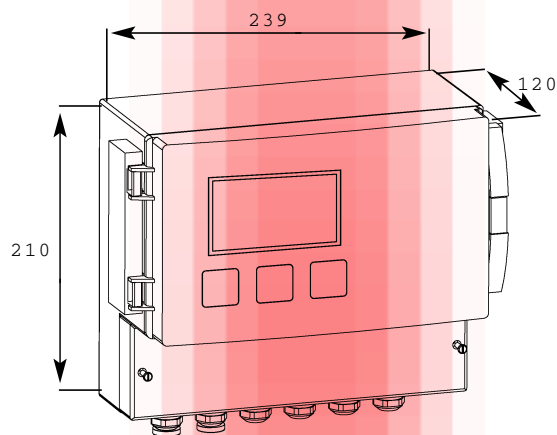

Technical characteristics

Manufacturer :	• OLDHAM SA
Function :	• Gas monitor
Presentation :	• Wall-mounted box, Noryl type
Capacities :	• 1 or 2 channels
Measurement :	• Continuous
Display :	• Liquid crystal, fixed or scrolling
Alarms :	• 2 independent alarm thresholds per channel • Individual programming, by increasing or decreasing • Manual or automatic acknowledgement
Visual alarms :	• 2 red LED + gas alarms per channel • 1 yellow LED fault per channel
Audio alarm :	• Buzzer
Relays :	• 2 gas alarm relays per channel • One common relay for faults • Type of contact : NO or NC, programmable by jumpers
Power supply :	• 115 V or 230 V AC • 24 V DC
Power consumption :	• 30 W
Relay max. resistive	
Breaking capacity :	• 2 A / 230 V AC / 30 V DC
Weather protection :	• IP 66

Detector connections per channel

Bridge type :	• 1 detector : maximum distance 300 m (3 x 1,5 mm²) • 2 detectors : utilization of a junction box (Please consult us)

Detector with transmitter :	• One to five 2-wire detectors, 4-20 mA • One 3-wire detector, 4-20 mA • Cable 3 x 1.5 mm² (32 Ω max. in loop mode)
Fire detectors :	• One to five detectors : cable 2 x 0.65 mm²
Flame detectors :	• One 3-wire detector • Cable 3 x 1.5 mm² (4,8 Ω max. in loop mode)

Miscellaneous

Weight :	• 1,750 g
Acknowledgement :	• Manual or automatic
Operating temperature :	• -20°C to +55°C
Relative humidity :	• 5% to 95% RH

Complies with EMC and low-voltage directives

MX 32

Your agent or retailer

INDUSTRIAL SCIENTIFIC

OLDHAM

Plant and head office : Z.I. Est - rue Orfila - B.P. 417 - 62 027 ARRAS Cedex FRANCE
Tel. : 33 3 21 60 80 80 Fax : 33 3 21 60 80 00
Web site : <http://www.oldhamgas.com>

EXPORT DEPARTMENT :
PHONE : 33 3 21 60 80 80 - FAX : 33 3 21 60 80 05

AMERICAS

Tel.: +1 412 788 4353
Fax: +1 412 788 8353
info@indsci.com

ASIA PACIFIC

Tel.: 86 10 8497 3970
Fax: 86 10 8497 3971
sales@isc-cn.com

EUROPE

Tel.: 33 3 21 60 80 80
Fax: 33 3 21 60 80 00
info@groupoldham.com

AUSTRALIA / NZ

Tel.: +61 2 8870 3400

CZECH REPUBLIC

Tel.: +420 234 622 222/3

GERMANY

Tel.: +49 231 / 9241 0

ITALY

Tel.: +39 011 3801371

MIDDLE EAST

Tel.: +971 50 455 8518

NETHERLANDS

Tel.: +31 76 5427 609

SINGAPORE

Tel.: +65 6561 7377

SWITZERLAND

Tel.: +41 26 652 51 18

UNITED KINGDOM

Tel.: +44 0 1782 562002